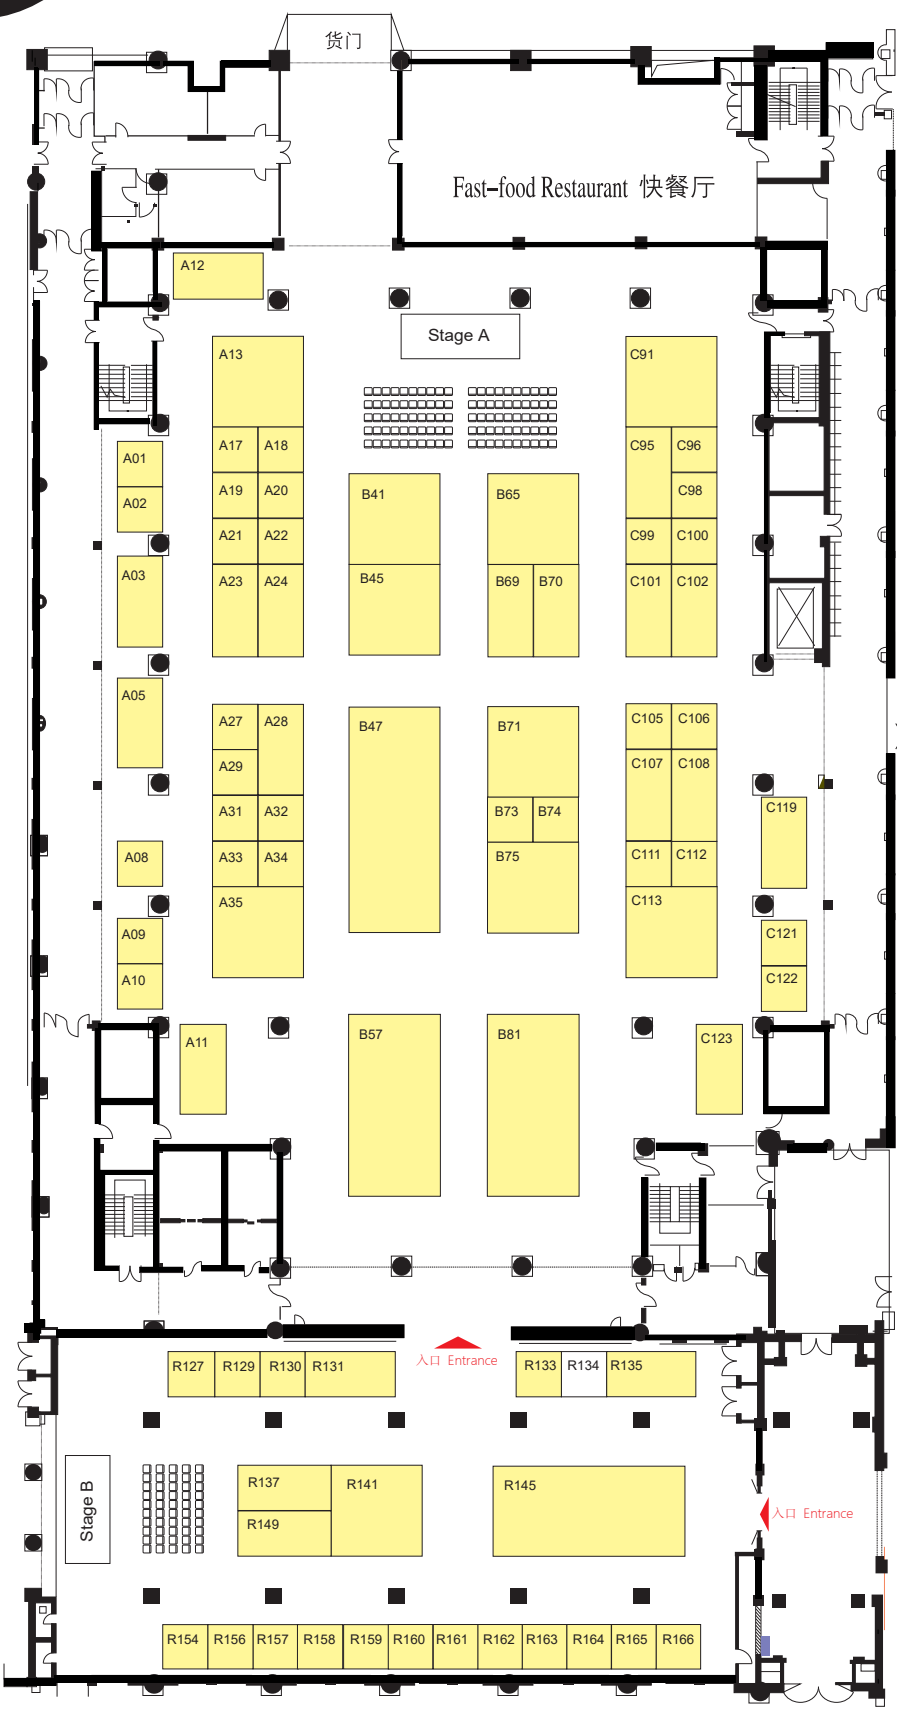

DRT Show Beijing Floor Plan
 3-5 Aug 2018
 Beijing Exhibition Centre
 Beijing China

9sqm (3X3 meter Booth)
 Booked

主入口 Main Entrance