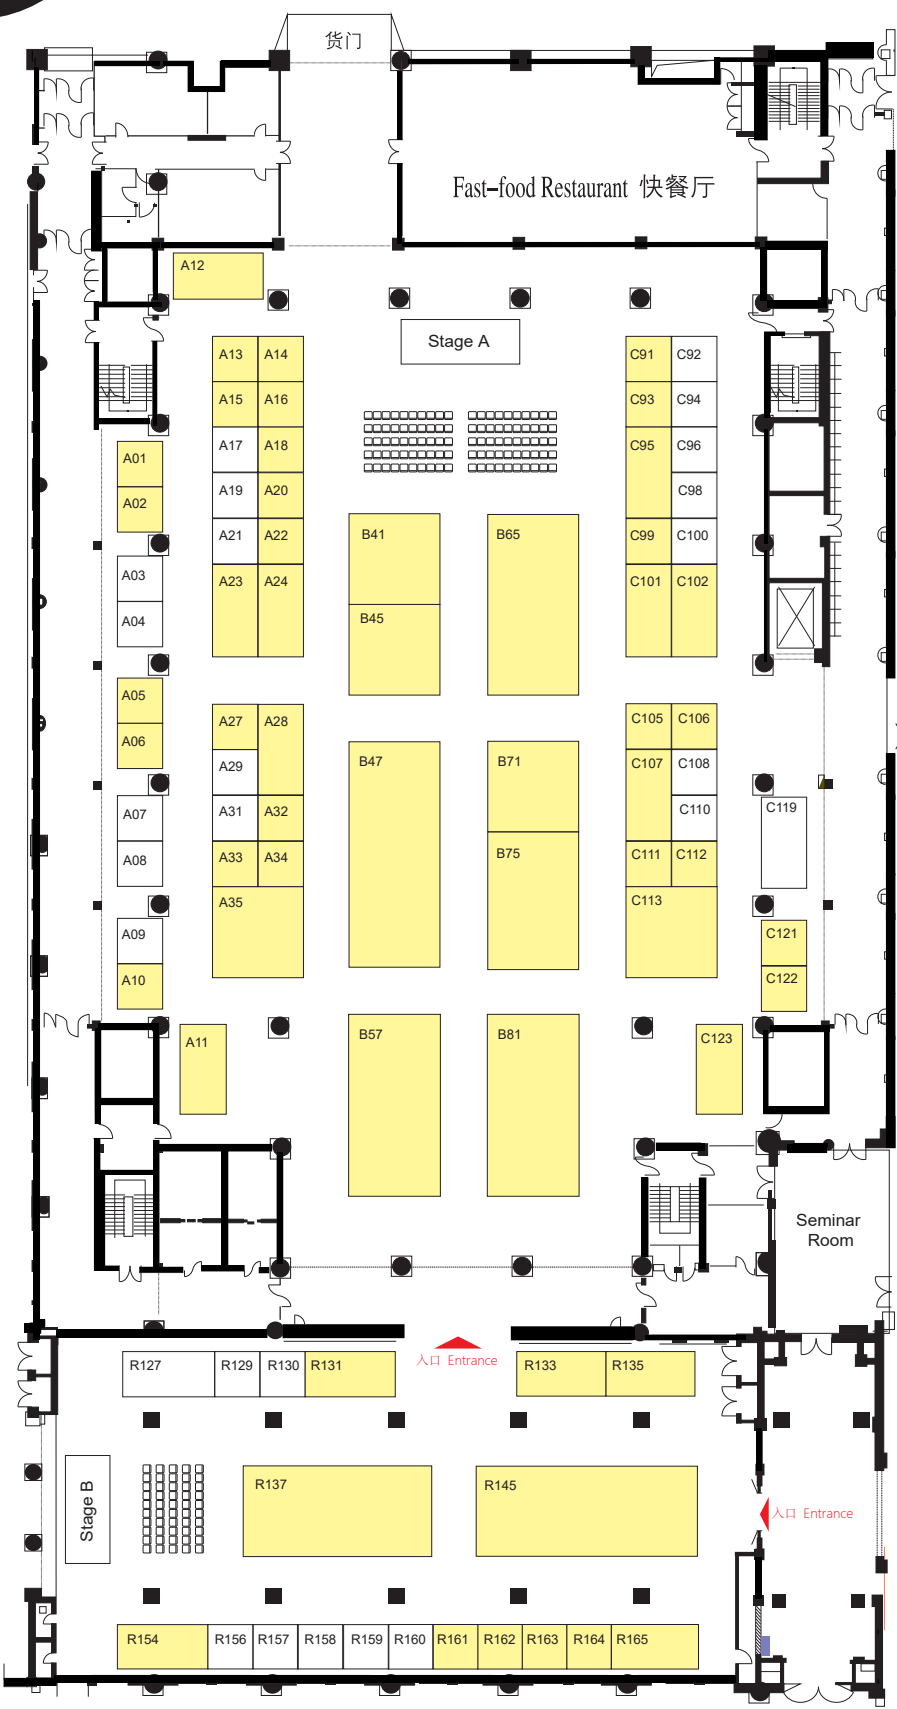

DRT Show Beijing Floor Plan
 3-5 Aug 2018
 Beijing Exhibition Centre
 Beijing China

9sqm (3X3 meter Booth)
 Booked

主入口 Main Entrance