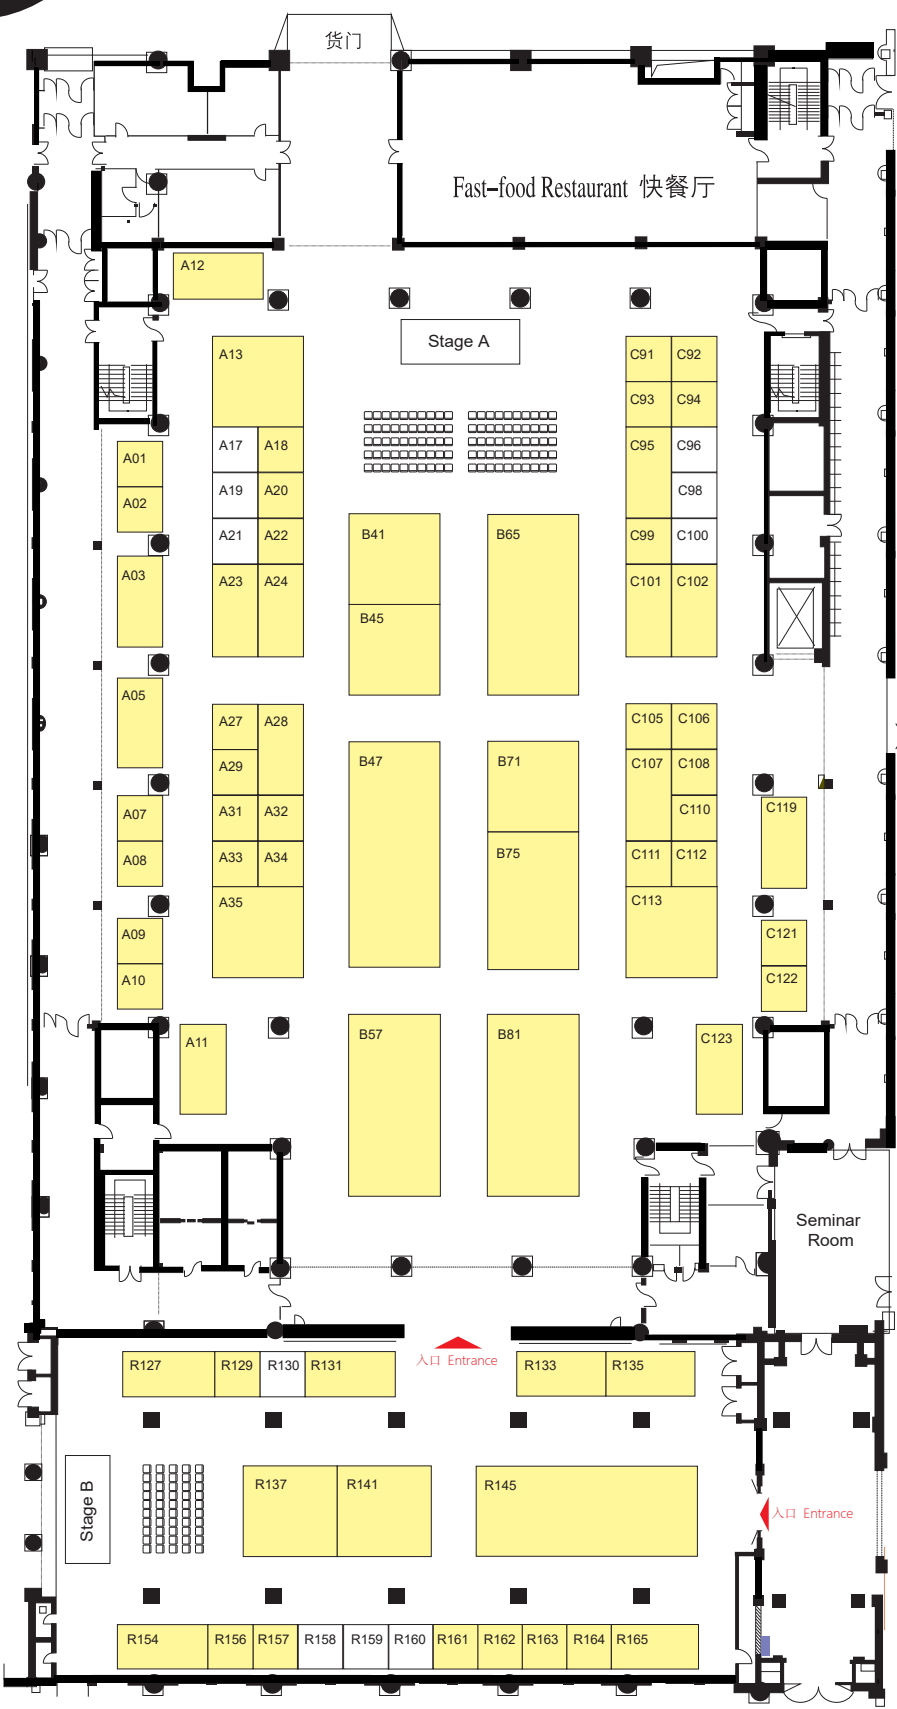

DRT Show Beijing Floor Plan
 3-5 Aug 2018
 Beijing Exhibition Centre
 Beijing China

9sqm (3X3 meter Booth)
 Booked

主入口 Main Entrance